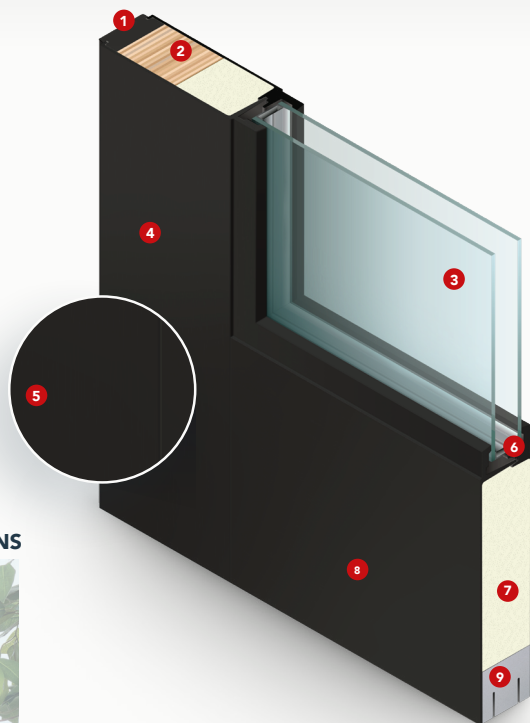

DRS1S

DRS1S80

SLS1S

SLS1S80

DIRECT GLAZED
6'8" or 8'0" FULL LITE DOOR

AVAILABLE WIDTHS
2'6" • 2'8" • 3'0"

FEATURES & BENEFITS

- 1 COMPOSITE STILE CAP
- 2 FULL LENGTH LVL
(Hinge & Strike side, for extra rigidity)
- 3 INSULATED 1" GLASS
- 4 ONYX COMPRESSION MOLDED FIBERGLASS SKIN
- 5 BRUSH FINISHED TEXTURE
- 6 INTEGRALLY MOLDED GLASS STOP
- 7 HIGH DENSITY POLYURETHANE FOAM
- 8 ADA COMPLIANT BOTTOM RAIL
- 9 COMPOSITE BOTTOM RAIL